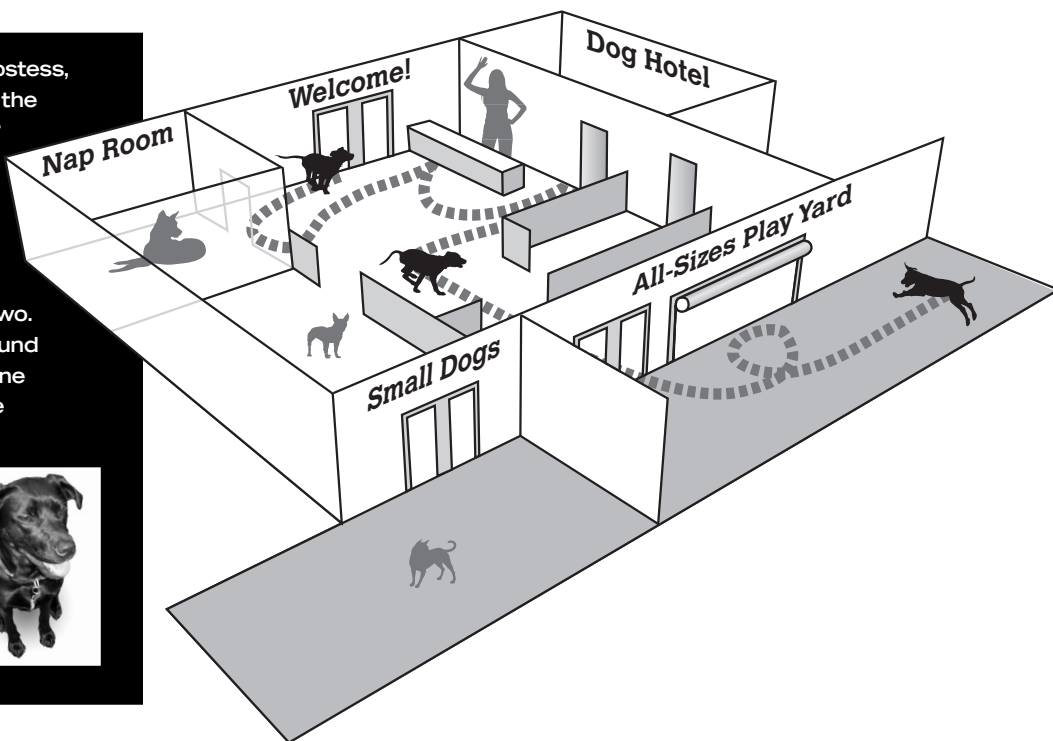

Molly gives a Dancing Dog Tour

Molly, our playful hostess, is eager to give you the most enthusiastic tour of the Dancing Dog facility. Follow her wagging tail as she takes you from the quiet Nap Room to our friendly receptionist, who's usually good for a treat or two. Then, it's off to visit the Hound Hotel before making a beeline for Molly's favorite spot, the All-Sizes Play Yard. What, no time to say 'hi' to your friends in the indoor/outdoor Small Dog play space, Molly? How rude!

Molly

Open 7 Days a Week, Even Holidays!

Hours:

Monday - Friday: 6 a.m. - 7 p.m.

Weekends & Holidays: 8 a.m. - 5 p.m.

Daycare Rates

Half-day (up to 6 hours)	$18.00
Full day (up to 12 hours)	$30.00
Monthly (5 full days/week)	$350.00

Boarding Rates

Single night	$35.00
5-night package	$160.00

Grooming Rates

Up to 10 lbs.	$12.00
10 - 30 lbs.	$15.00
30 - 50 lbs.	$20.00
50 - 100 lbs.	$28.00
Over 100 lbs.	$35.00

Some words from our clients

Mallory

Nickname: The Quiet Giant

Likes: Wagon-pulling, tug'o'war, and other feats of strength

Beezers

Nickname: Mr. Rumpus

Likes: Quality ragbone time, either with friends, staff, or by himself

Potato

Nickname: Potato

Likes: Games of chase, games of being chased, you get the picture...

Fred

Nickname: Speed Demon

Likes: Endless game of ball throwing, followed by an equally long nap.

Printed on a Xerox® B310 Printer.
For more information on Xerox® Office Products, visit www.xerox.com/office.
© 2021 Xerox Corporation. All rights reserved. Xerox® is a trademark of Xerox Corporation in the United States and/or other countries.
07/21 BR34179 B31PS-01UA